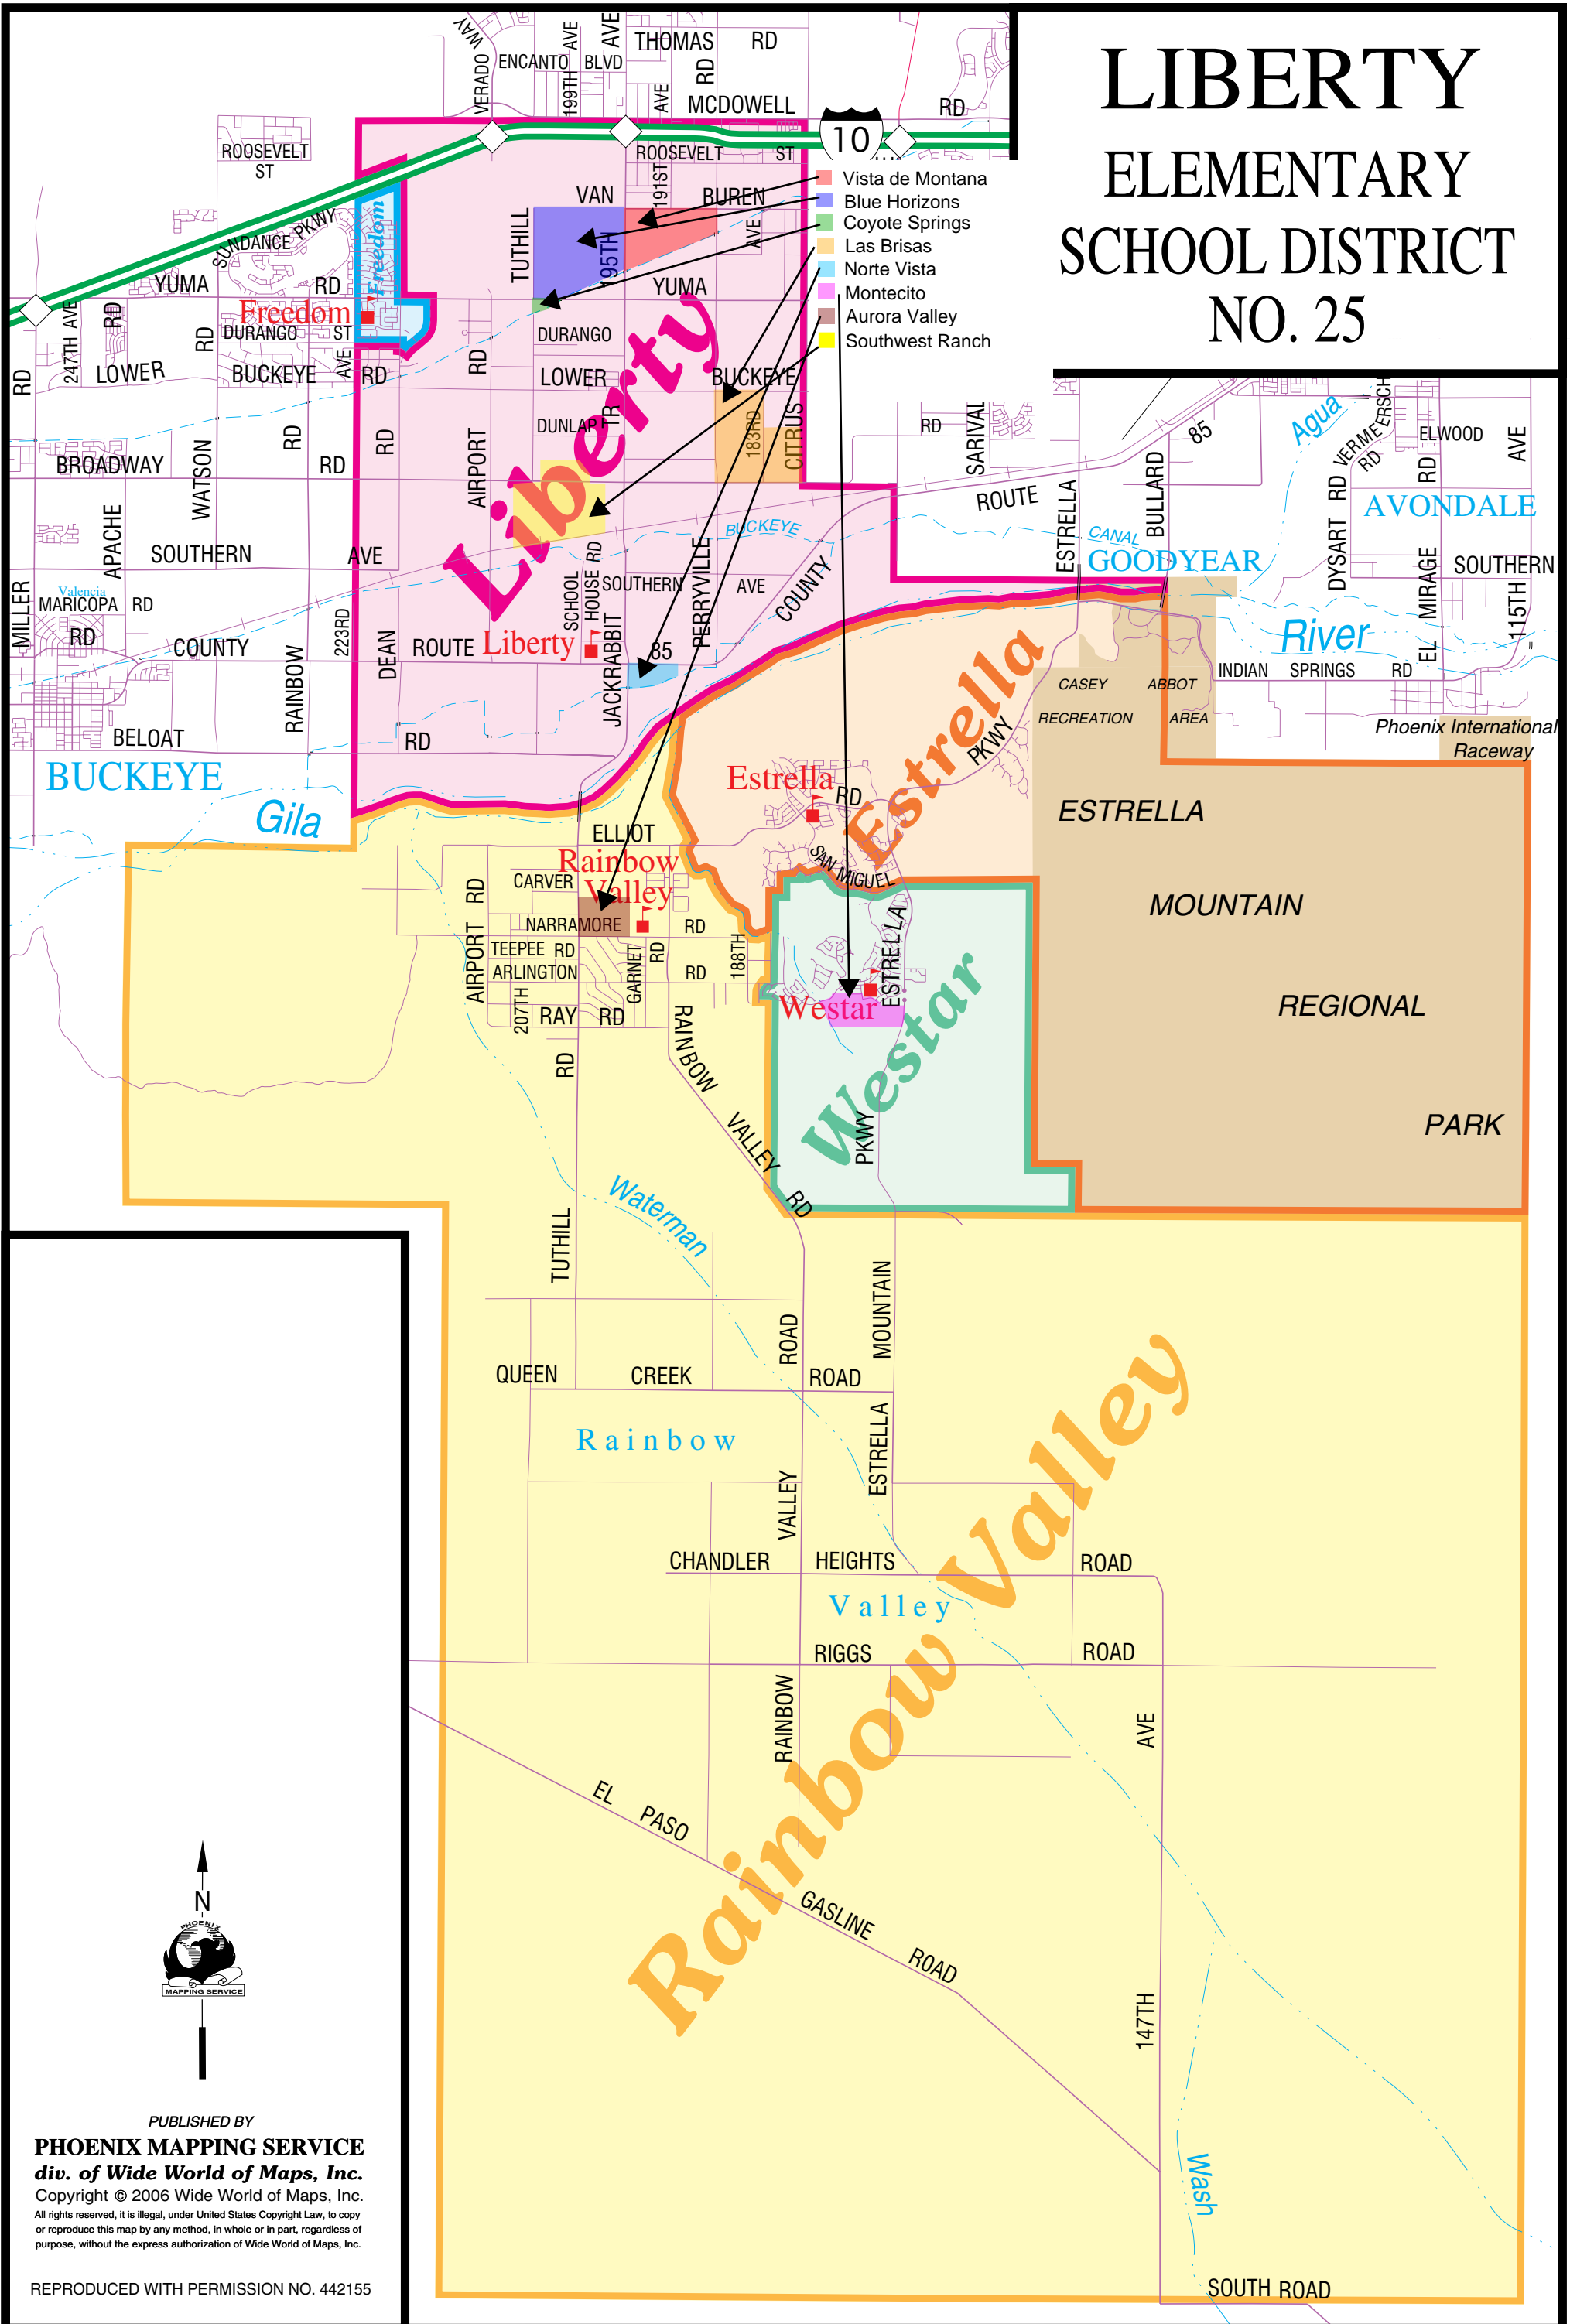

LIBERTY ELEMENTARY SCHOOL DISTRICT NO. 25

- Vista de Montana
- Blue Horizons
- Coyote Springs
- Las Brisas
- Norte Vista
- Montecito
- Aurora Valley
- Southwest Ranch

PUBLISHED BY
PHOENIX MAPPING SERVICE
 div. of **Wide World of Maps, Inc.**
 Copyright © 2006 Wide World of Maps, Inc.
 All rights reserved. It is illegal, under United States Copyright Law, to copy or reproduce this map by any method, in whole or in part, regardless of purpose, without the express authorization of Wide World of Maps, Inc.