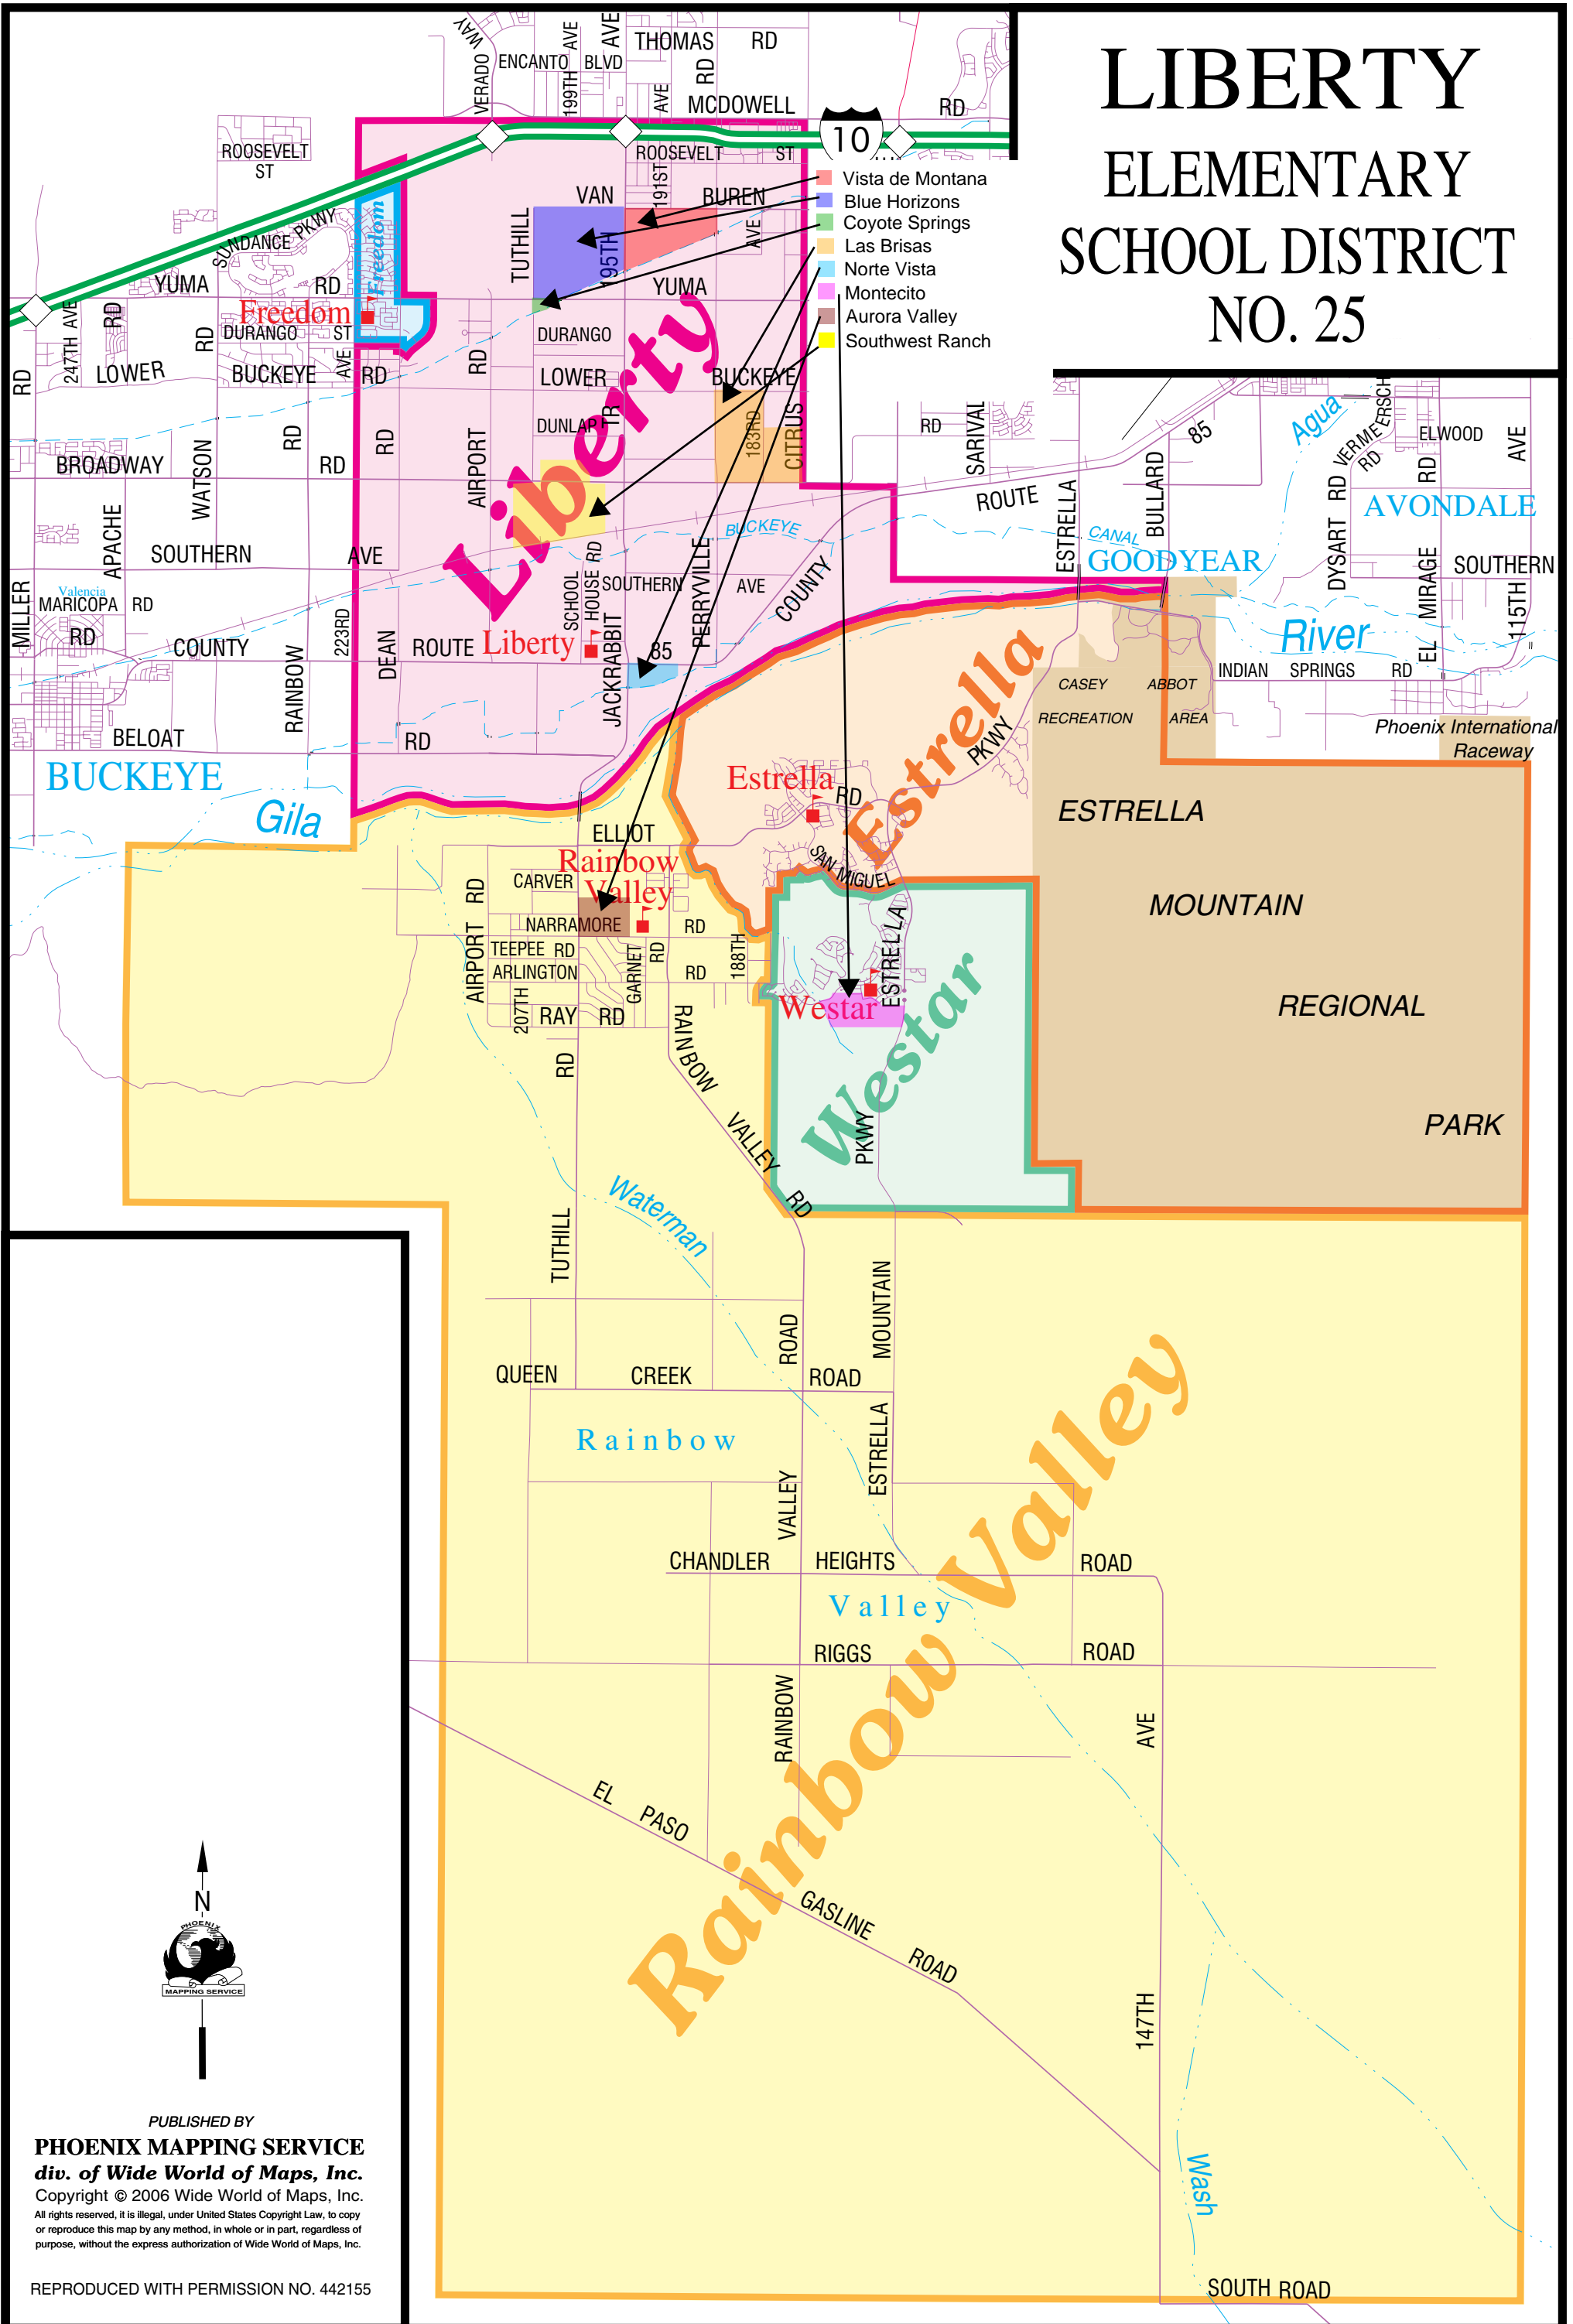

# LIBERTY ELEMENTARY SCHOOL DISTRICT NO. 25

- Vista de Montana
- Blue Horizons
- Coyote Springs
- Las Brisas
- Norte Vista
- Montecito
- Aurora Valley
- Southwest Ranch

PUBLISHED BY  
**PHOENIX MAPPING SERVICE**  
 div. of **Wide World of Maps, Inc.**  
 Copyright © 2006 Wide World of Maps, Inc.  
 All rights reserved. It is illegal, under United States Copyright Law, to copy or reproduce this map by any method, in whole or in part, regardless of purpose, without the express authorization of Wide World of Maps, Inc.